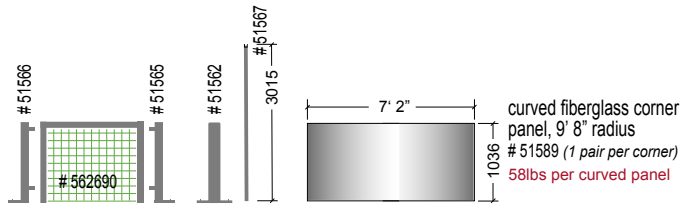

SoccerXtreeme Pro by Erhard Sport

Court size: green area 49' x 32' (round corners)

Goals: 3'9" x 3'2"

Actual size: about 49' 8" x 33' 1" (pitch)

* Also available with 90 degrees corners

SoccerXtreeme USA:
Javier LLerena
javier@soccerxtreeme.com
1 (877) 388-9347
www.soccerxtreeme.com