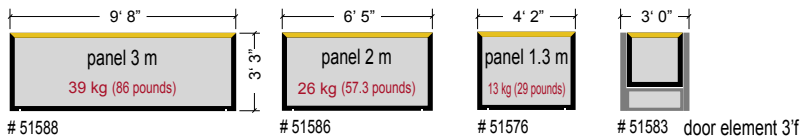

SoccerXtreeme Pro by Erhard Sport

Court size: green area 49' x 32' (round corners)

Goals: 3'9" x 3'2"

Actual size: about 49' 8" x 33' 1" (pitch)

* Also available with 90 degrees corners

SoccerXtreeme USA:
Javier LLerena
javier@soccerxtreeme.com
1 (877) 388-9347
www.soccerxtreeme.com